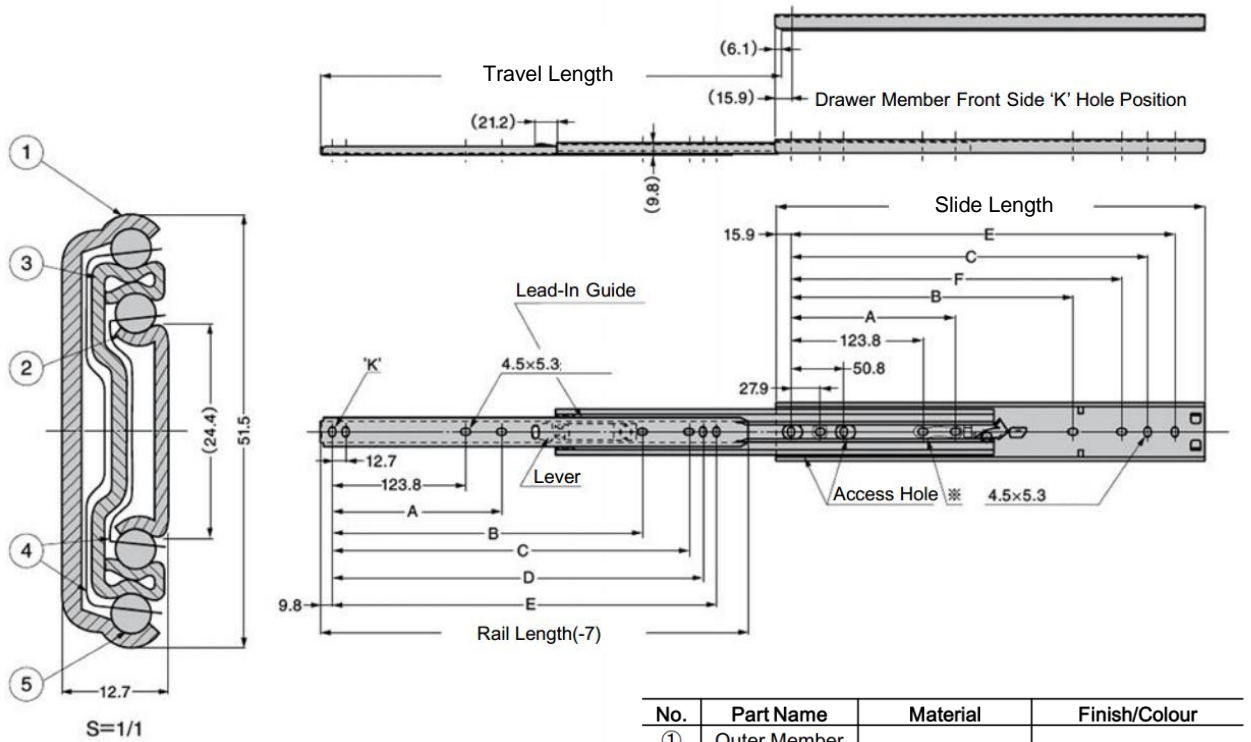

## G3307 Full Extension Slide

Max load 70 kg · Locks opened · Detachable

### Features

- Full extension, 3 members slide
- Drawer locks when fully opened, drawer can be unlocked by engaging lever
- Same lever can also be used to detach slide from drawer

### Recommended Screws

- M4 binding or M4 truss screw

No.	Part Name	Material	Finish/Colour
①	Outer Member	Steel (SPCC)	Clear Zinc Chromate (Trivalent)
②	Inner Member		
③	Middle Member		
④	Retainer	Steel (SECC)	(Zinc Plating)
⑤	Steel Balls	Steel (SWCH)	-

Sold by piece

Part No.	Slide Length	Travel Length	A	B	C	D	E	F	Load Capacity (per pair)	
G3307-12	304.8	330	-	-	-	247.6	260.3	209.5	686 N	70 kg
G3307-14	355.6	381			285.7	298.4	311.1	260.3	657 N	67 kg
G3307-16	406.4	432			336.5	349.2	361.9	311.1	618 N	63 kg
G3307-18	457.2	483	177.8	314.3	387.3	400	412.7	361.9	579 N	59 kg
G3307-20	508	533	203.2	365.1	438.1	450.8	463.5	412.7	569 N	58 kg
G3307-22	558.8	584	228.6	415.9	488.9	501.6	514.3	463.5	549 N	56 kg
G3307-24	609.6	635	254.0	466.7	539.7	552.4	565.1	514.3	530 N	54 kg
G3307-26	660.4	686	279.4	517.5	590.5	603.2	615.9	565.1	500 N	51 kg
G3307-28	711.2	737	304.8	568.3	641.3	654	666.7	615.9	490 N	50 kg